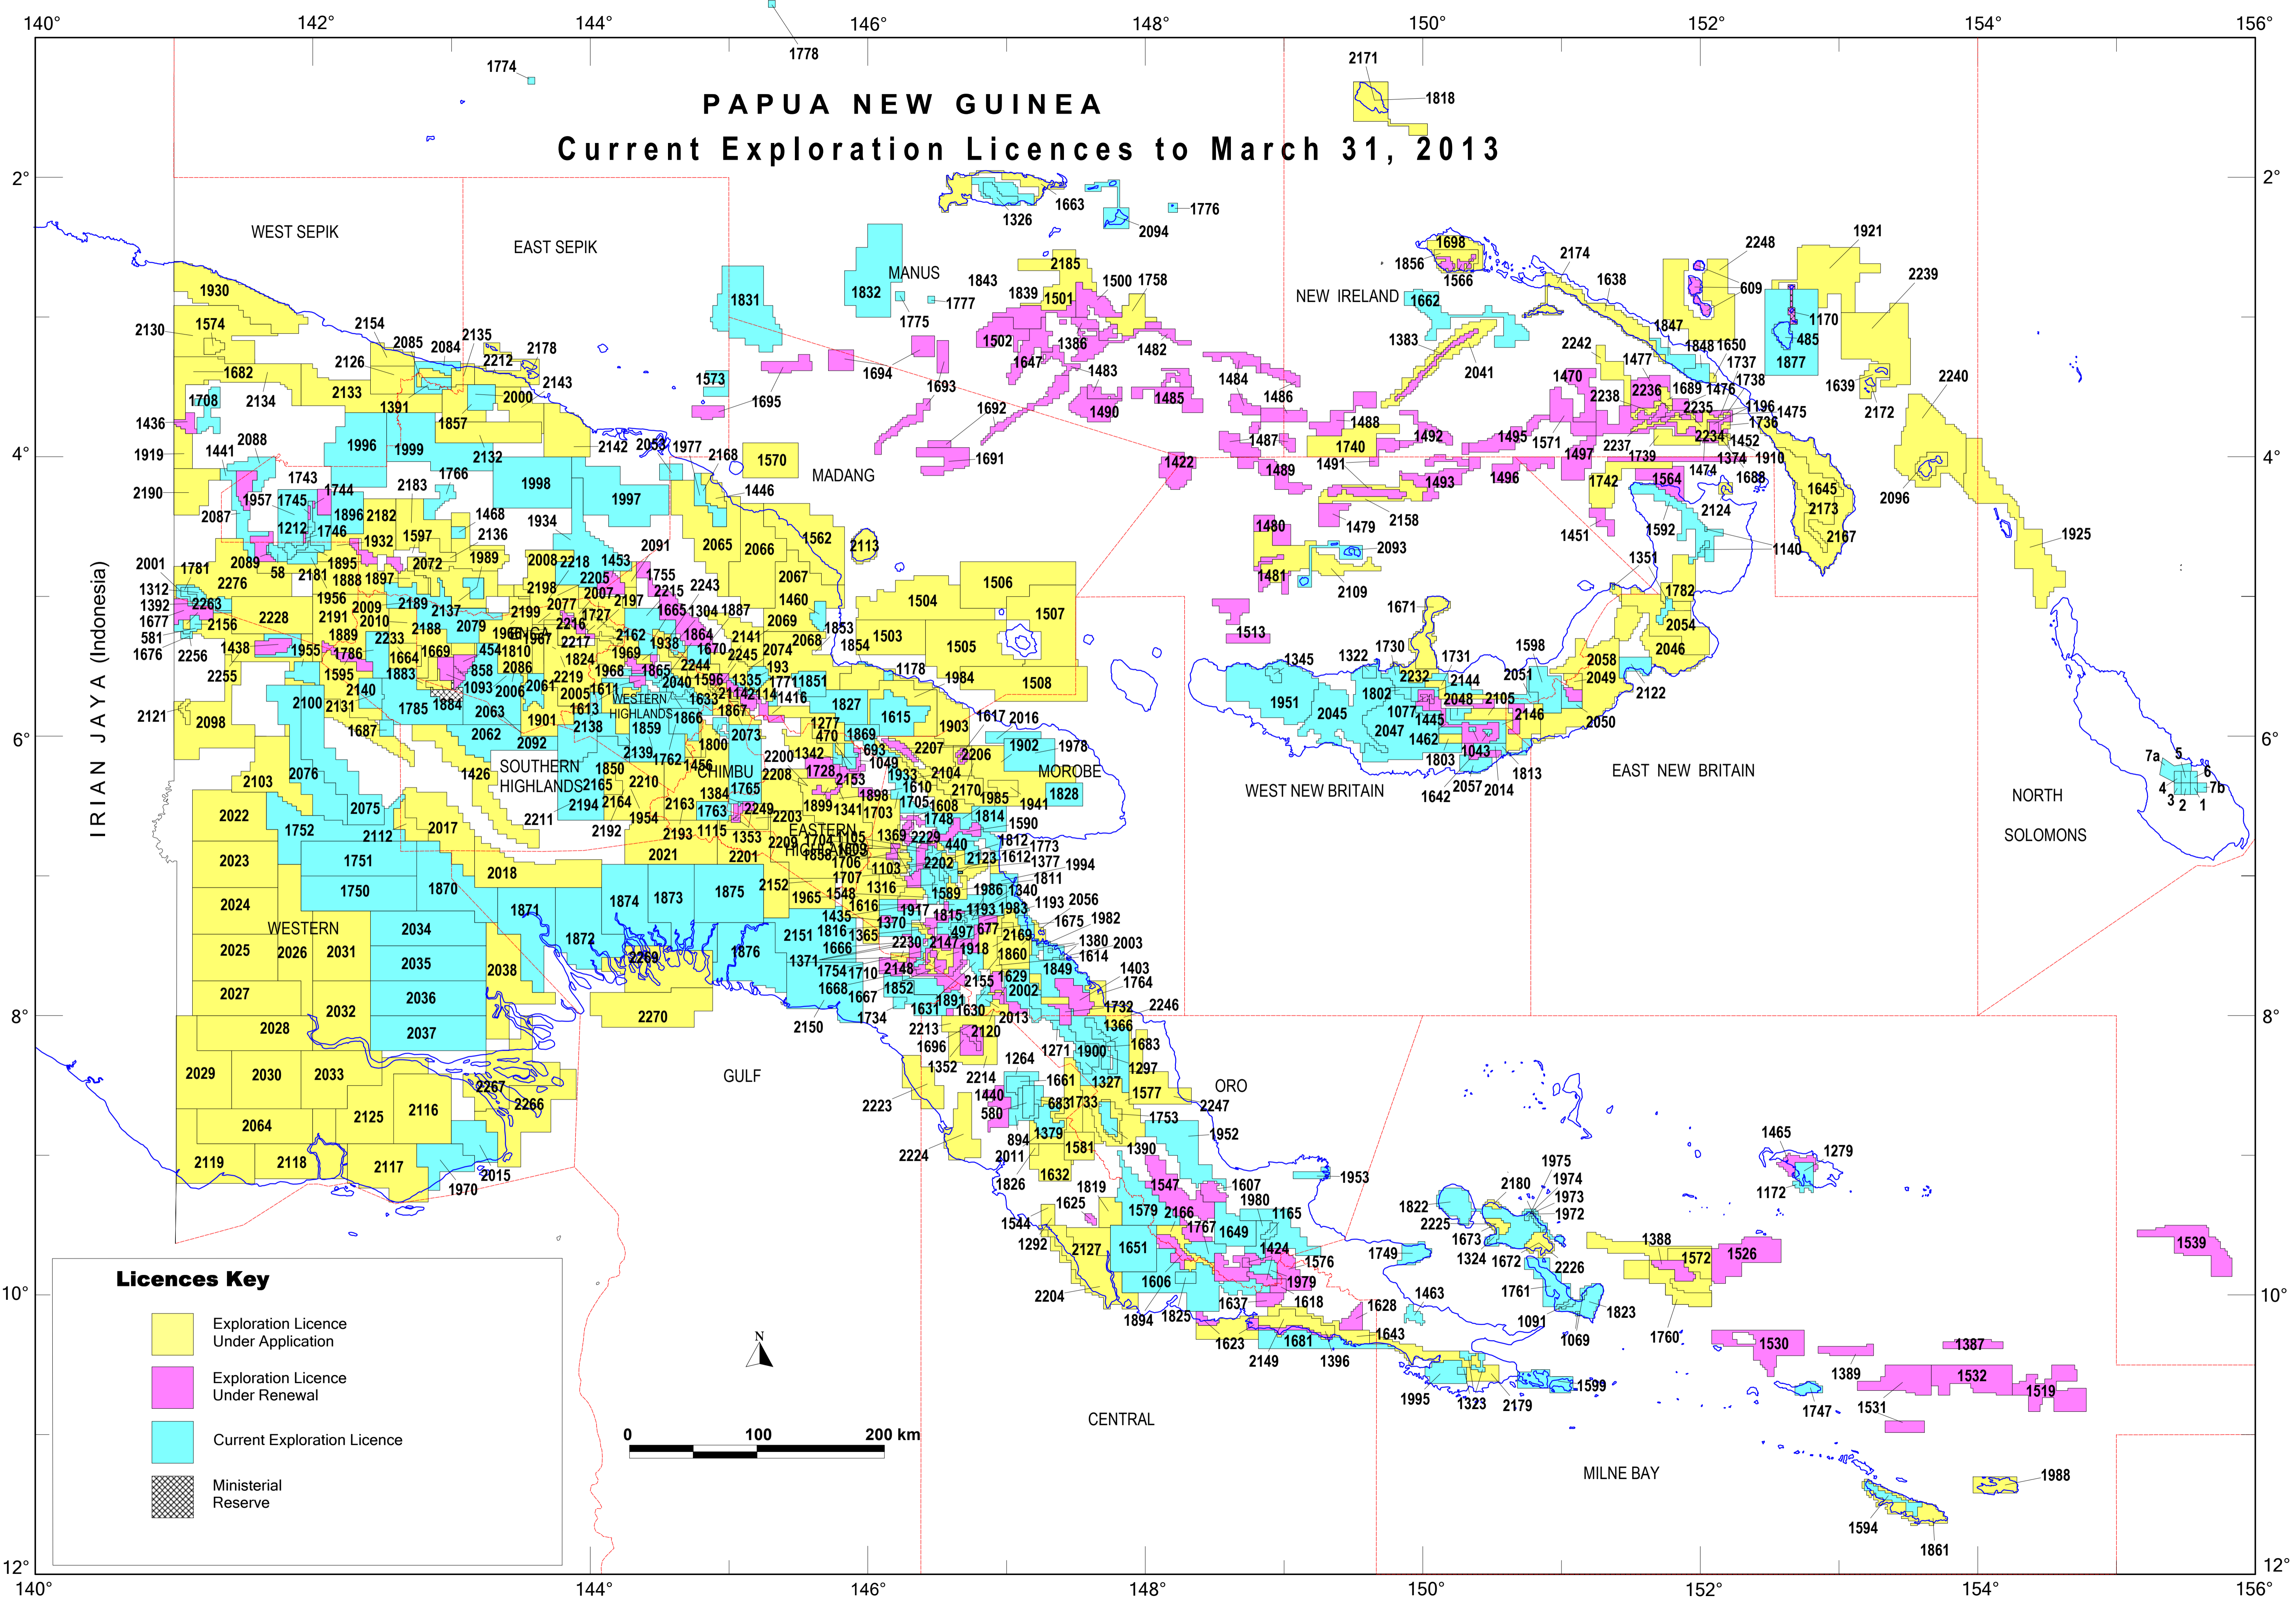

PAPUA NEW GUINEA

Current Exploration Licences to March 31, 2013

Licences Key

- Exploration Licence Under Application
- Exploration Licence Under Renewal
- Current Exploration Licence
- Ministerial Reserve